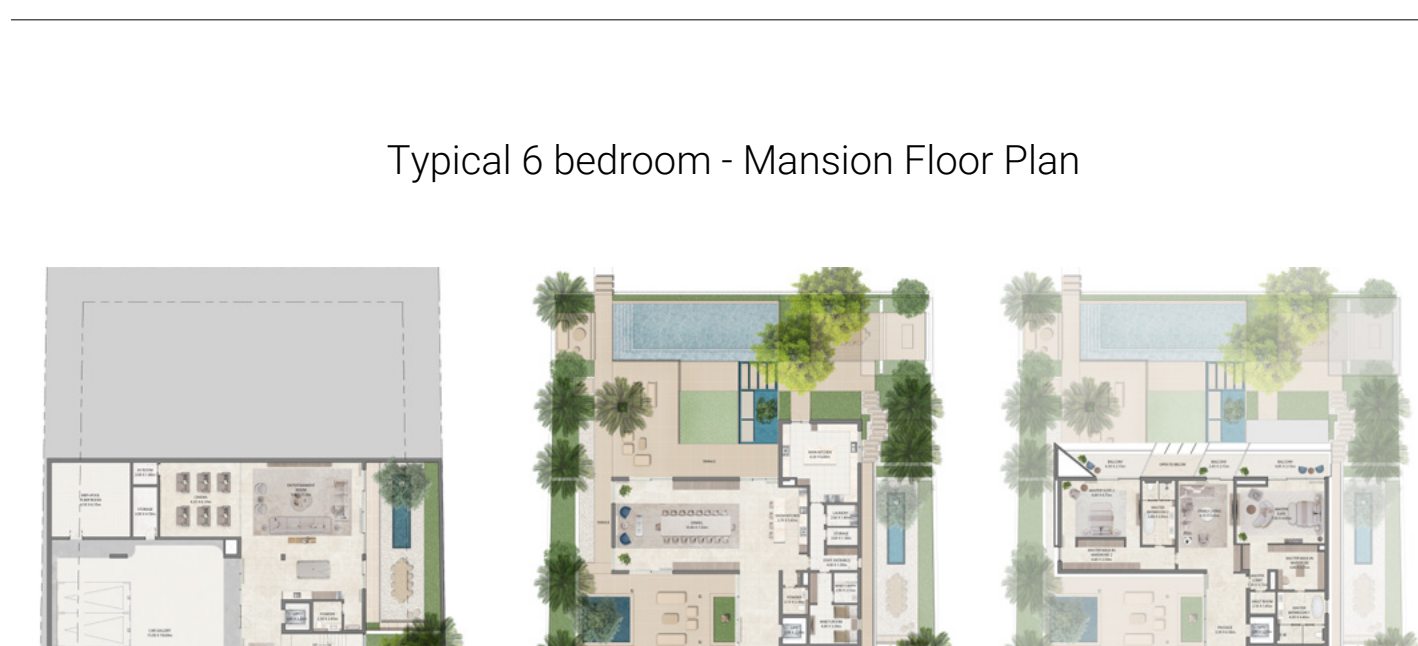

Access World-Class Amenities

Payment Plan

Floor Plan

Typical 7 bedroom - Mansion Floor Plan

Basement

Ground Floor

First Floor

Roof Floor

Typical 6 bedroom - Mansion Floor Plan

Basement

Ground Floor

Roof Floor