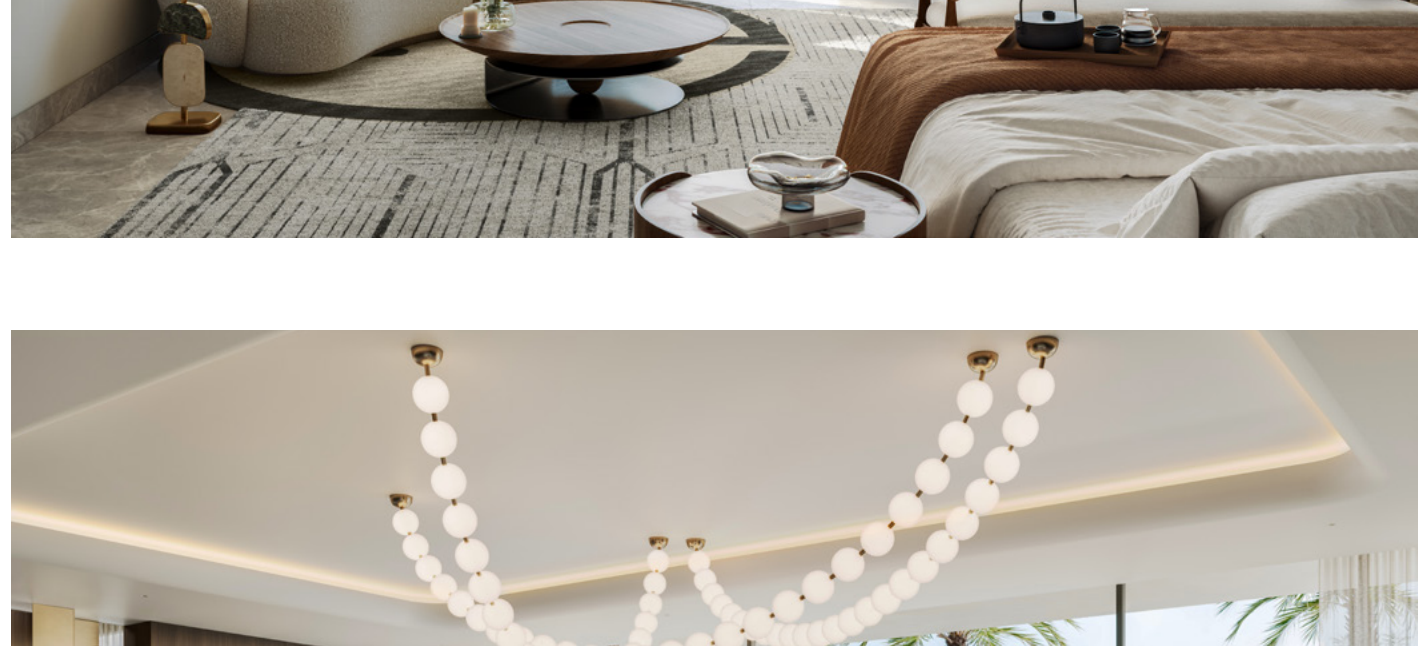

Refined Sophistication

Step into Lavita and discover interiors where every detail speaks of luxury. Sunlight pours through large windows, highlighting the fine materials and craftsmanship that define each space. From serene master suites to versatile multi-purpose rooms, Lavita's interiors offer a living experience that's as comfortable as it is elegant.