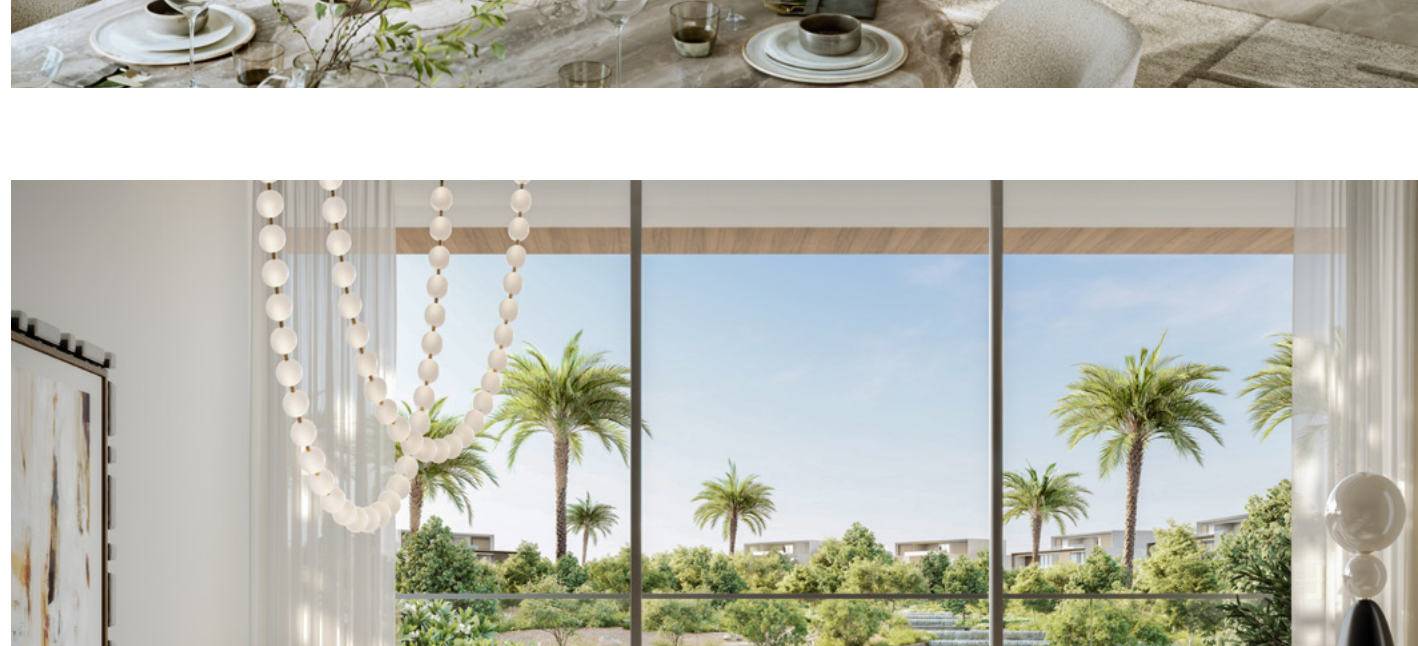

Refined Sophistication

Step into Lavita and discover interiors where every detail speaks of luxury. Sunlight pours through large windows, highlighting the fine materials and craftsmanship that define each space. From serene master suites to versatile multi-purpose rooms, Lavita's interiors offer a living experience that's as comfortable as it is elegant.